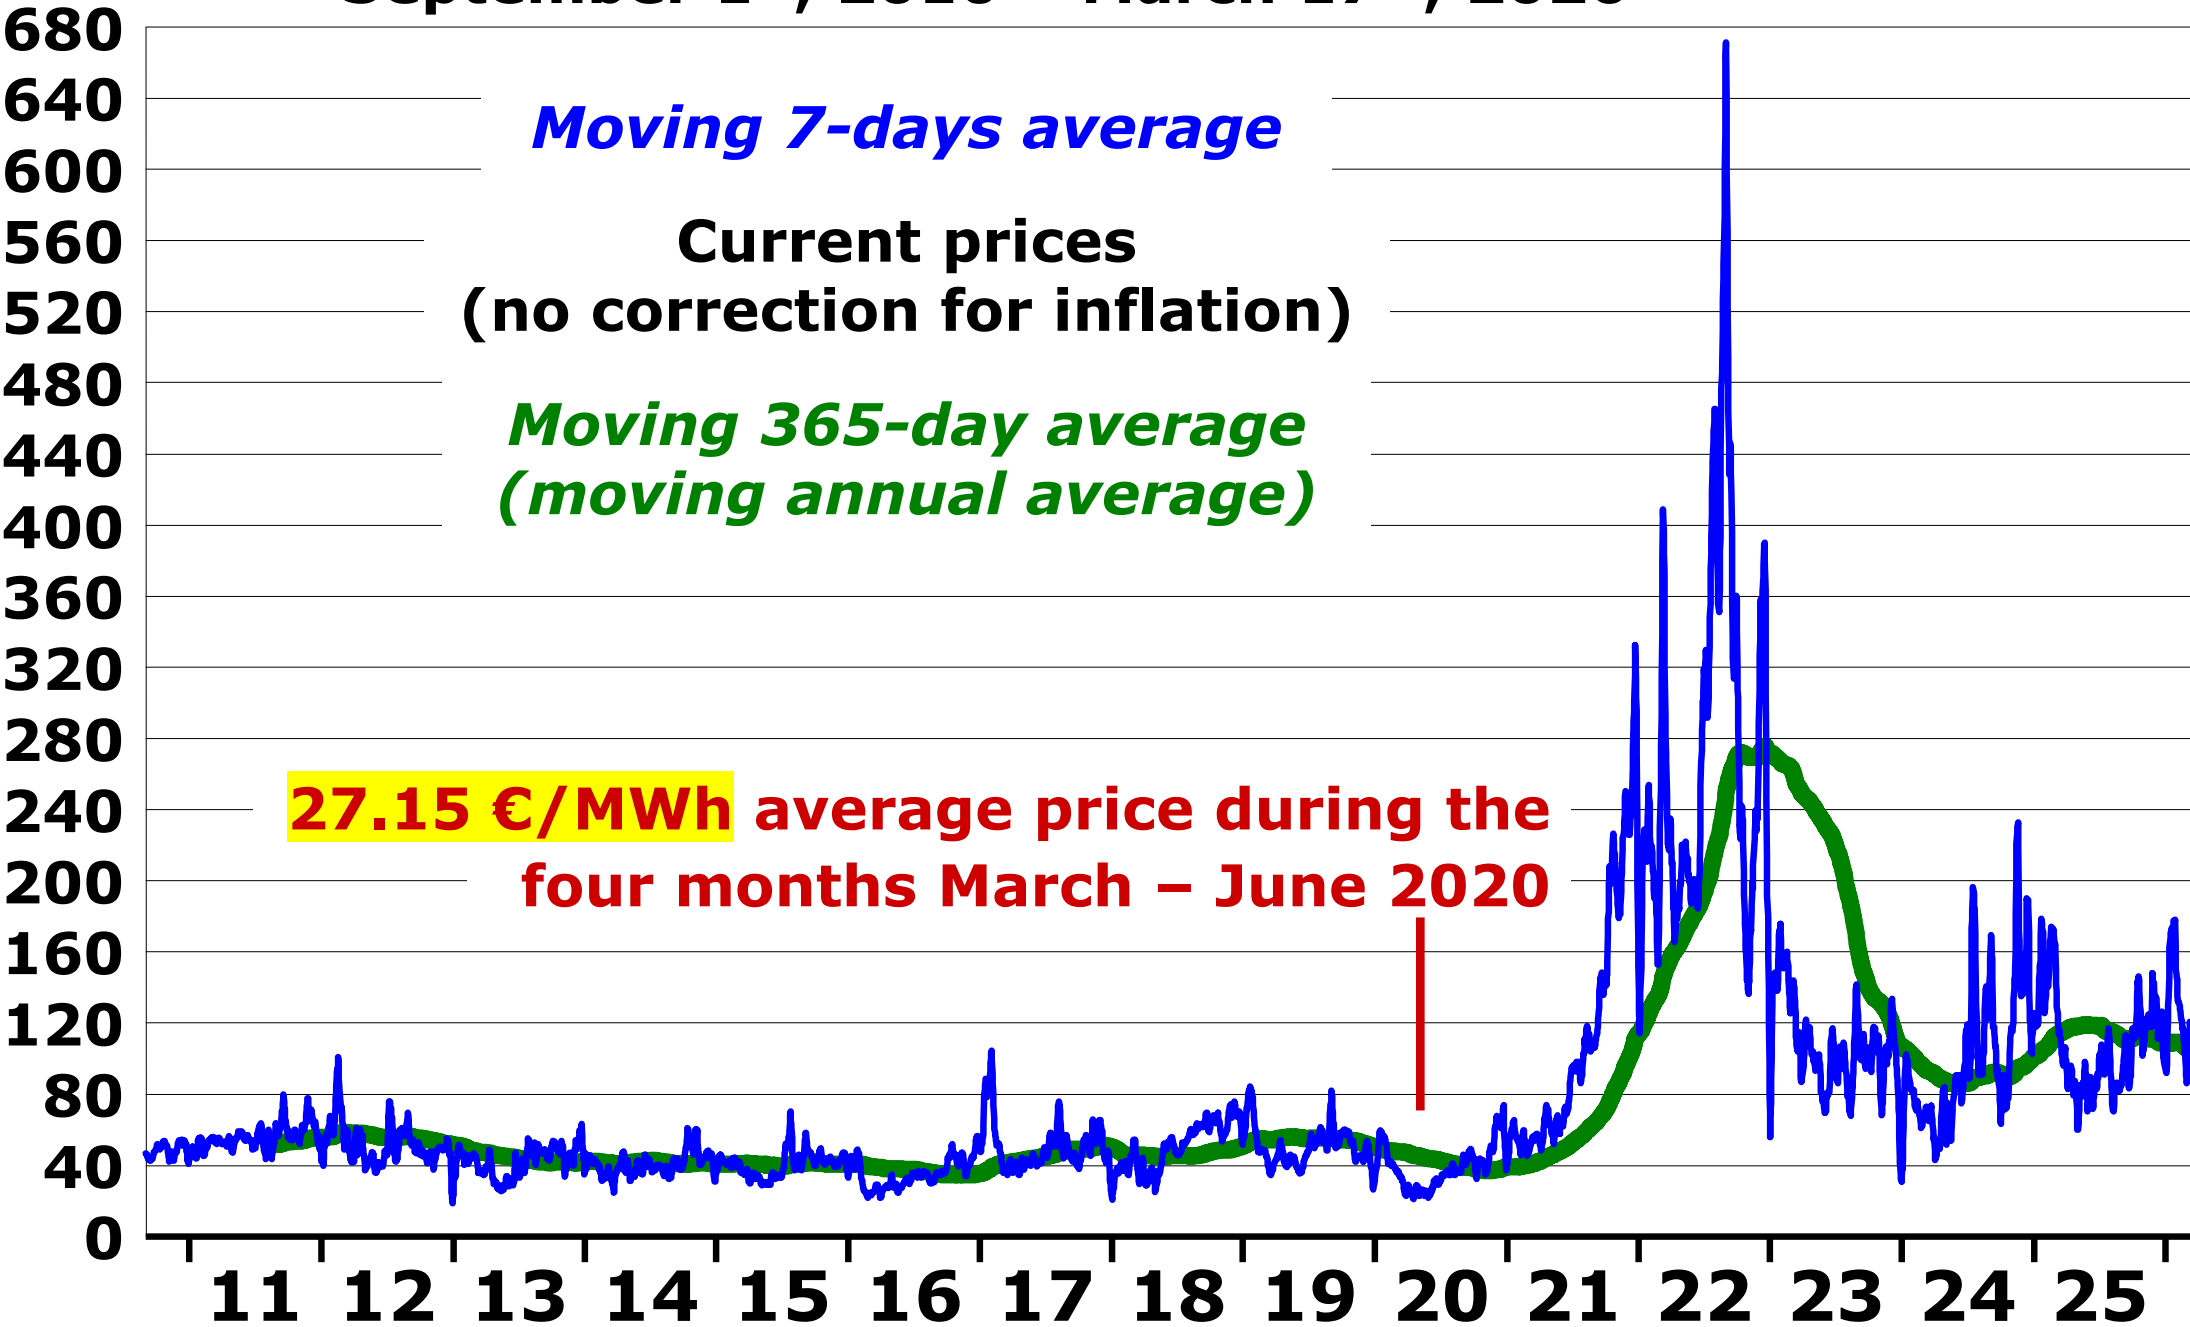

Introduction

- **This PowerPoint presentation is animated**
 - ❑ **It's strongly recommended to run the animation when viewing the presentation.**
- **On most computers, you can start the animation by pressing F5.**
 - ❑ **Now the presentation moves one step forward, when you press Page Down. It moves one step backward, when you press Page Up.**

Hungarian spot prices

September 1st, 2010 – March 17th, 2026

€/MWh

Source: HUPX

Thank you for your attention!

Anders Plejdrup Houmøller

Houmoller Consulting ApS

Tel. +45 28 11 23 00