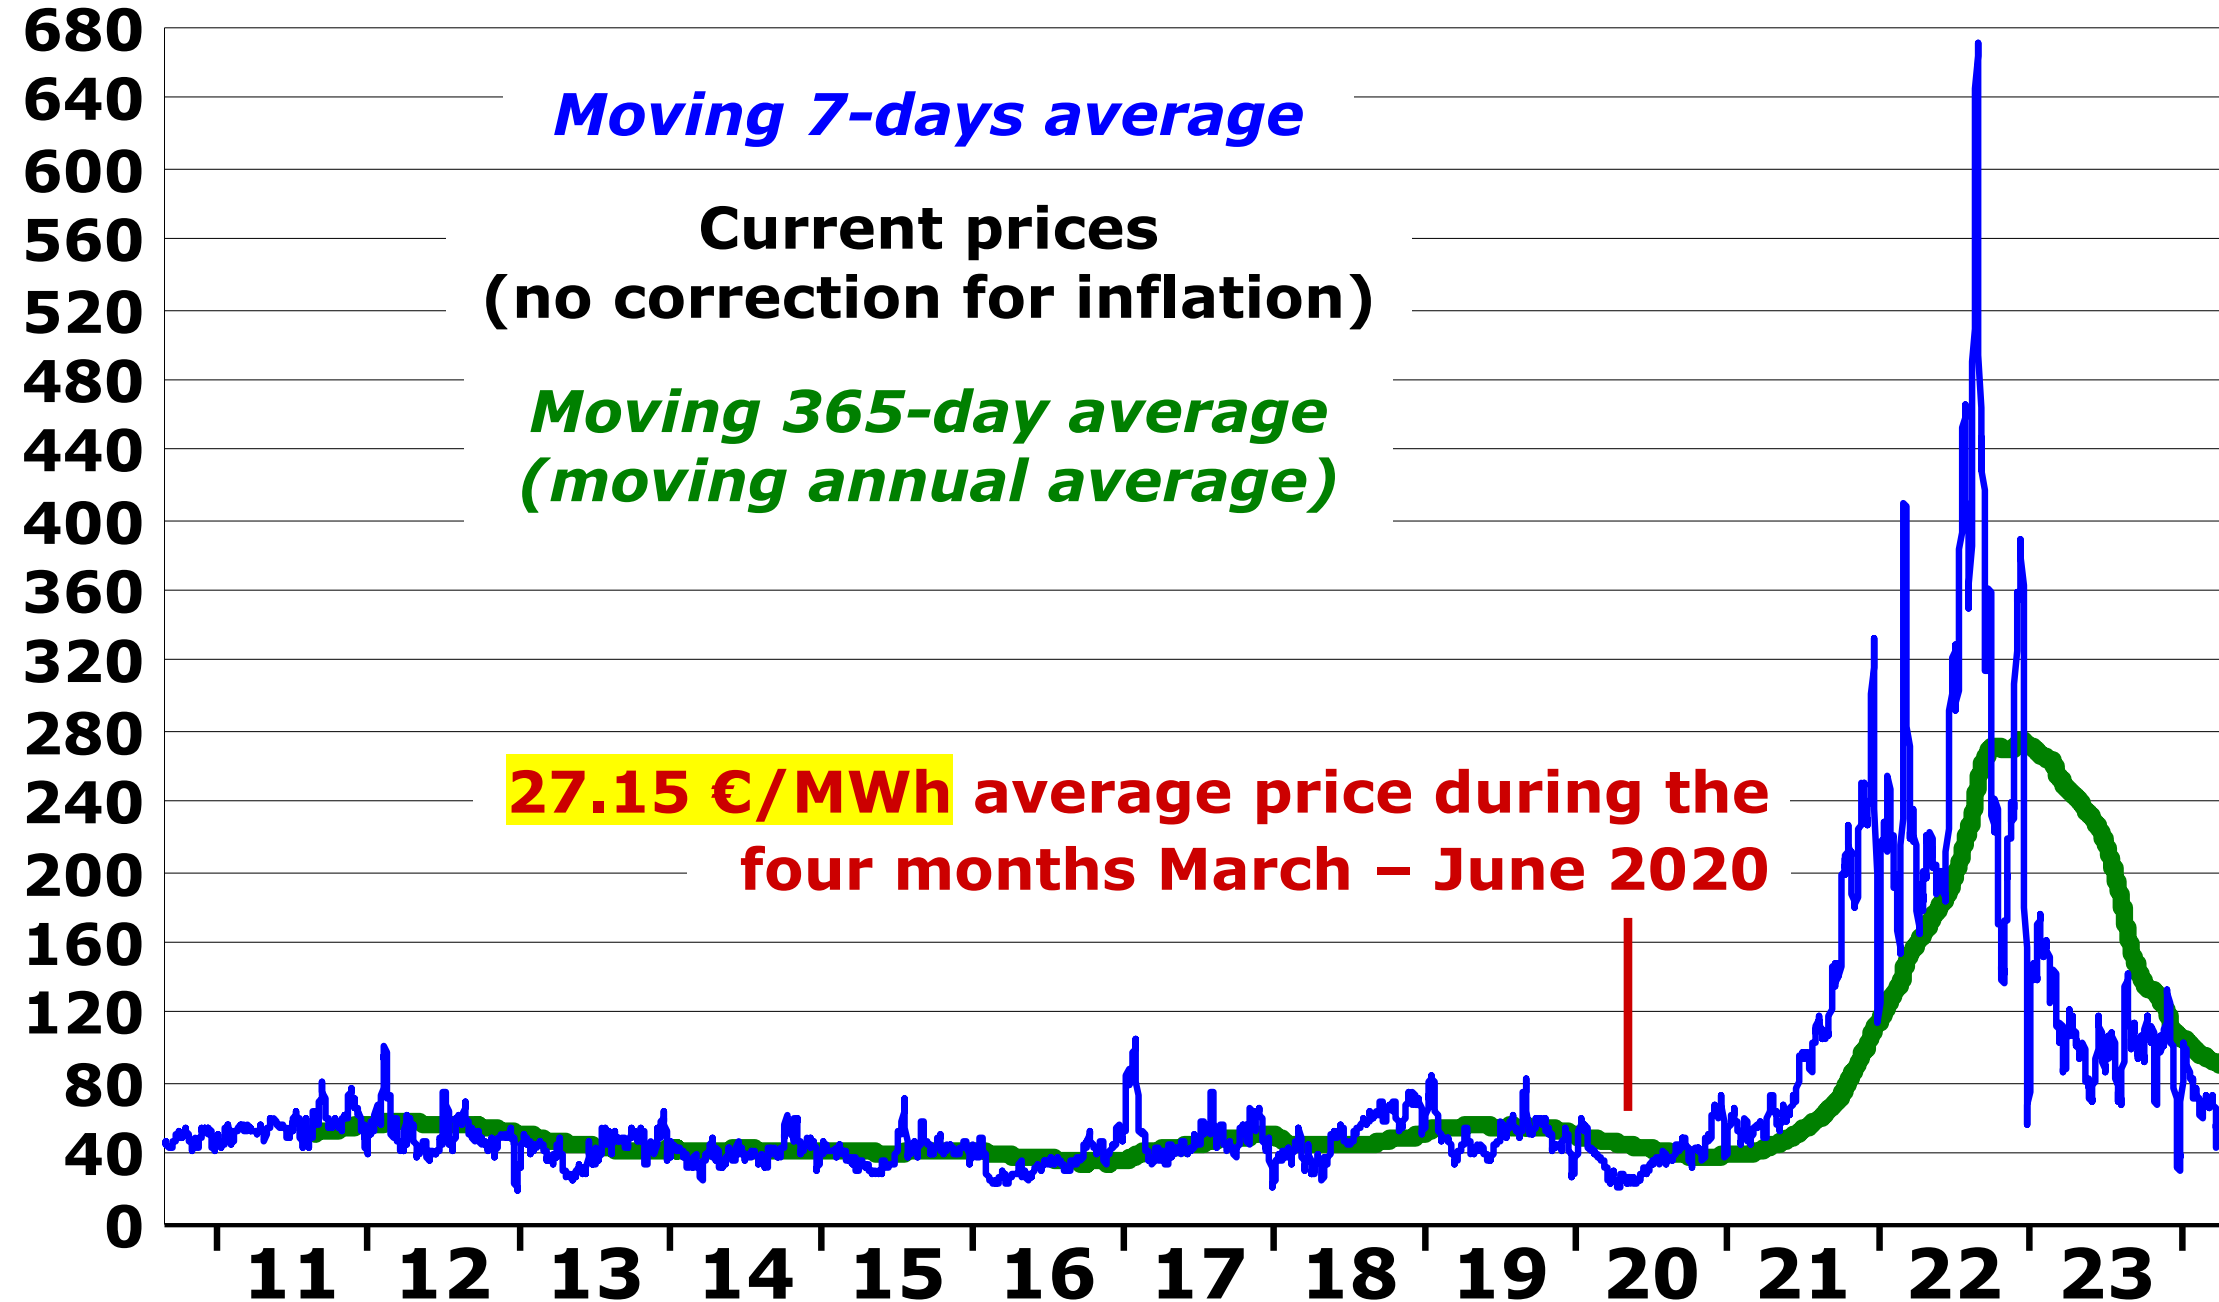

Introduction

- **This PowerPoint presentation is animated**
 - ❑ **It's strongly recommended to run the animation when viewing the presentation.**
- **On most computers, you can start the animation by pressing F5.**
 - ❑ **Now the presentation moves one step forward, when you press Page Down. It moves one step backward, when you press Page Up.**

Hungarian spot prices

Sept. 1st, 2010 – April 14th, 2024

€/MWh

Thank you for your attention!

Anders Plejdrup Houmøller

Houmoller Consulting ApS

Tel. +45 28 11 23 00

anders@houmollerconsulting.dk